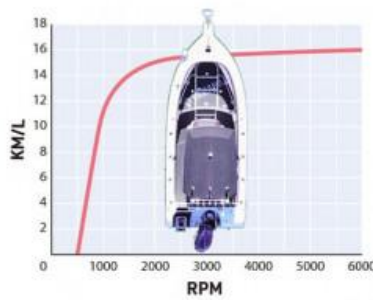

F150

POA

Specifications

Boat Details

Price	POA	Boat Brand	Yamaha
Model	F150	Length	0.00
Year	2025	Category	Boat Engines and Outboards
Hull Style		Hull Type	
Power Type	Power	Stock Number	F150LCA
Condition	New	State	Western Australia
Suburb	ROCKINGHAM	Engine Make	