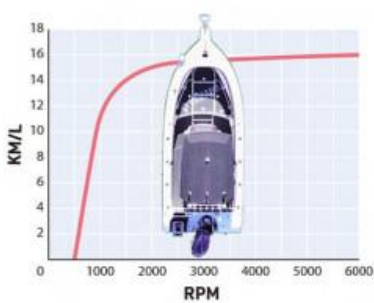

F150

POA

Specifications

Boat Details

Price	POA	Boat Brand	Yamaha
Model	F150	Length	0.00
Year	2024	Category	Boat Engines and Outboards
Hull Style		Hull Type	
Power Type	Power	Stock Number	F150LCA
Condition	New	State	Western Australia
Suburb	ROCKINGHAM	Engine Make	