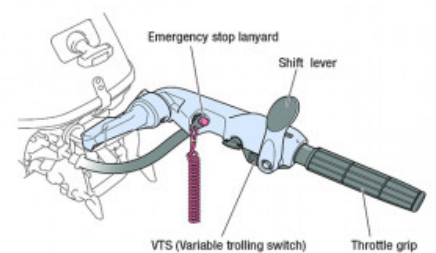

F20

POA

Specifications

Boat Details

Price	POA	Boat Brand	Yamaha
Model	F20	Length	0.00
Year	2024	Category	Boat Engines and Outboards
Hull Style		Hull Type	
Power Type	Power	Stock Number	F20BEHPL
Condition	New	State	Western Australia
Suburb	ROCKINGHAM	Engine Make	