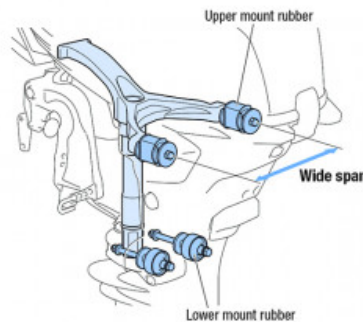

F20

POA

Specifications

Boat Details

Price	POA	Boat Brand	Yamaha
Model	F20	Length	0.00
Year	2025	Category	Boat Engines and Outboards
Hull Style		Hull Type	
Power Type	Power	Stock Number	F20BEHPL
Condition	New	State	Western Australia
Suburb	ROCKINGHAM	Engine Make	