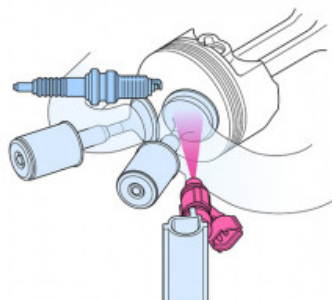

F20

POA

Specifications

Boat Details

Price	POA	Boat Brand	Yamaha
Model	F20	Length	0.00
Year	2024	Category	Boat Engines and Outboards
Hull Style		Hull Type	
Power Type	Power	Stock Number	F20BEHPL
Condition	New	State	Western Australia
Suburb	ROCKINGHAM	Engine Make	