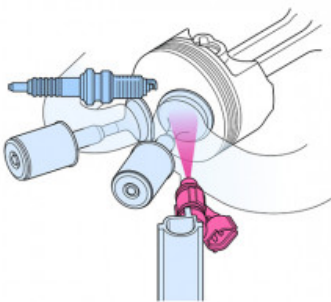

F20

POA

Specifications

Boat Details

Price	POA	Boat Brand	Yamaha
Model	F20	Length	0.00
Year	2025	Category	Boat Engines and Outboards
Hull Style		Hull Type	
Power Type	Power	Stock Number	F20BEHPL
Condition	New	State	Western Australia
Suburb	ROCKINGHAM	Engine Make	