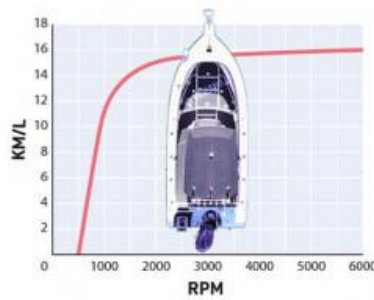

F200

POA

Specifications

Boat Details

Price	POA	Boat Brand	Yamaha
Model	F200	Length	0.00
Year	2025	Category	Boat Engines and Outboards
Hull Style		Hull Type	
Power Type	Power	Stock Number	F200LCA
Condition	New	State	Western Australia
Suburb	ROCKINGHAM	Engine Make	