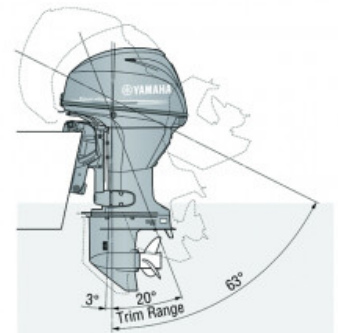

F40

POA

Specifications

Boat Details

Price	POA	Boat Brand	Yamaha
Model	F40	Length	0.00
Year	2024	Category	Boat Engines and Outboards
Hull Style		Hull Type	
Power Type	Power	Stock Number	F40LA
Condition	New	State	Western Australia
Suburb	ROCKINGHAM	Engine Make	