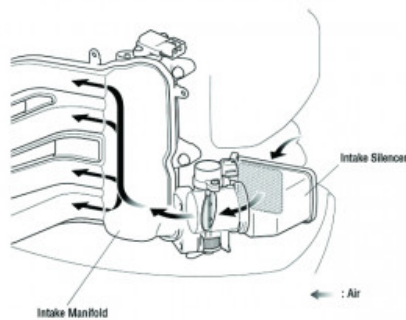

F50

POA

Specifications

Boat Details

Price	POA	Boat Brand	Yamaha
Model	F50	Length	0.00
Year	2025	Category	Boat Engines and Outboards
Hull Style		Hull Type	
Power Type	Power	Stock Number	F50LB
Condition	New	State	Western Australia
Suburb	ROCKINGHAM	Engine Make	