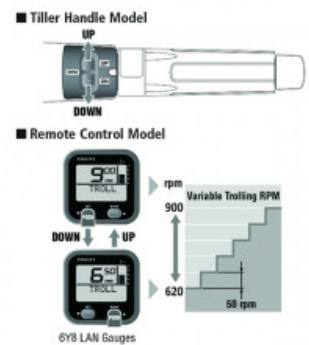

F60

POA

## Specifications

### Boat Details

Price	POA	Boat Brand	Yamaha
Model	F60	Length	0.00
Year	2025	Category	Boat Engines and Outboards
Hull Style		Hull Type	
Power Type	Power	Stock Number	F60LB
Condition	New	State	Western Australia
Suburb	ROCKINGHAM	Engine Make	