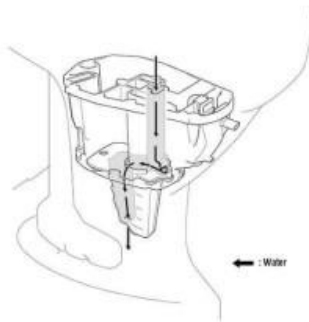

T60

POA

Specifications

Boat Details

Price	POA	Boat Brand	Yamaha
Model	T60	Length	0.00
Year	2024	Category	Boat Engines and Outboards
Hull Style		Hull Type	
Power Type	Power	Stock Number	T60LB
Condition	New	State	Western Australia
Suburb	ROCKINGHAM	Engine Make	