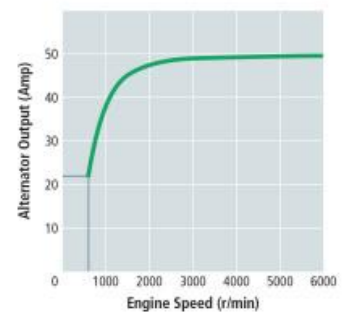

VF175

POA

Specifications

Boat Details

Price	POA	Boat Brand	Yamaha
Model	VF175	Length	0.00
Year	2024	Category	Boat Engines and Outboards
Hull Style		Hull Type	
Power Type	Power	Stock Number	VF175LA
Condition	New	State	Western Australia
Suburb	ROCKINGHAM	Engine Make	